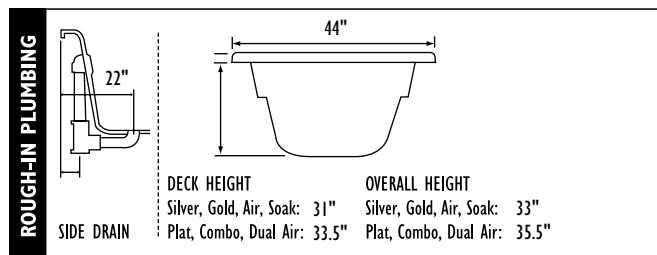

NOTE: Specifications are ± 1/4" and features are subject to change without notice. All final measurements should be taken from tub on site.

EQUIPMENT LEGEND												*Some pump locations & plumbing may extend beyond perimeter of bath.
	Classic or EZ Clean Sidewall Jets	Optional Platinum HTT Air Massage System	Accu-Massage Jets	Micro Flow or Opt. Micromassage	Ultra Flow or Opt. Ultra Massage	Sole Soother	Neck Massage Pillow	Inlet/Outlet Port	Pump	Warm Back Tubing Zone	Pump Access (18"x18" required)	

ELECTRICAL SPECIFICATIONS Dedicated Circuits Required	COM PLAT	COM GLD	COM SILV	AIR PLAT	AIR-G AIR-S	HYDRO PLAT	HYDRO GOLD	HYDRO SILVER	SOOTH SOAK
PUMP REQ. 115V 20AMP W/GFCI	3	2	2	1	1	2	1	1	1
INLINE HEATER REQ. 115V 20AMP GFCI	1	1	OPT			1	1	OPT	
WHISPER FLO HEAT SYSTEM™ 115V 20AMP GFCI				2	2