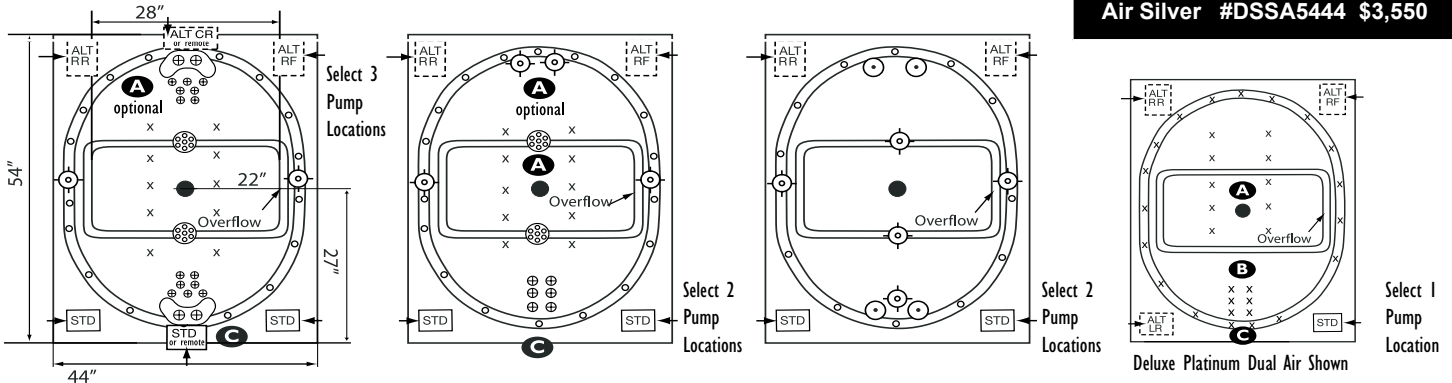

2 Person Deep Soaker

54" x 44" x 36"

Gallons to overflow: 90 | Gallons to operate: 60-90

Combo Plat #DSPC5444	Combo Gold #DSGC5444	Combo Silver #DSSC5444	Air Plat #DPGA5444 \$5,998
\$8,040	\$6,380	\$5,300	Air Gold #DSGA5444 \$4,620
			Air Silver #DSSA5444 \$3,550

- A** HTT® Deluxe Platinum Air Massage System. Includes 8-10 HTT Leg Therapy Jets, EZ Level Base & Chromatherapy Light System. [x x x] **Optional on Combos**
- B** 6 Jet HTT Back Massage System [included on Platinum] N/A on Combo Tub Series [x x x]
- C** Warm Back Tubing Zone [SSSS] N/A on Silver Air