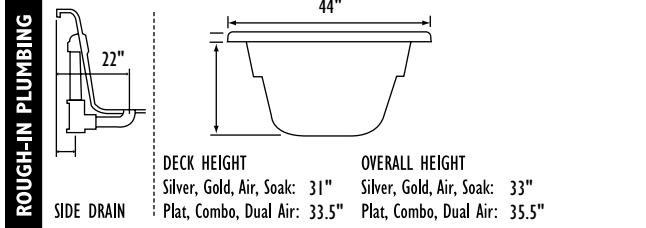

FEATURES	Combo Plat	Combo Gold	Combo Silver	Air Plat	Air Gld / Silv
JETS – Total number of jets	40	30	21	34	18/12
Classic Air Jets Sidewall	18/108	18/108	12/72	N/A	N/A / 12/72
EZ Clean Air Jets Sidewall	$590	$590	N/A	18	18 / N/A
Platinum HTT™ Air Massage System	$1378	$1378	N/A	Incl	N/A
Accu-Massage Back, Neck, Wrist Jets	18	6	N/A	N/A	N/A
Micro Flow	N/A	N/A	4	N/A	N/A
Micro Massage (each)	N/A	N/A	$75	N/A	N/A
Ultra Flow	2	4	5	N/A	N/A
Ultra Massage (each)	$95	$95	$95	N/A	N/A
Sole Soother™ 7 (N/A in Metallic)	2	2	N/A	N/A	N/A
Back Masseuse System	Incl	Incl	N/A	N/A	N/A
Neck Masseur Pillow (incl 2 jets)	2-Incl	$450	N/A	N/A	N/A
Metallic Trim Kit PC, PB, SN, ORB	$750	$600	$550	N/A	N/A / $350

FEATURES	Combo Plat	Combo Gold	Combo Silver	Air Plat	Air Gld / Silv
HYDRO SCENTS™	Incl	$195	$195	$195	$195
Fragrance Refills	$16.95	$16.95	$16.95	$16.95	$16.95
HYDRO CLEANSE™	$19.95	$19.95	$19.95	$19.95	$19.95
HYDRO CLEAN™	Incl	Incl	Incl	$495	$495
HYDRO SOUNDS™	$1,950	$1,950	$1,950	$1,950	$1,950

GRAB BAR(S) Standard Grab Bars will be color coordinated to match whirlpool
Bolt on PB, PC, SN, WH, ALM, BISC

	Incl	Incl	$125ea	$125ea	$125ea

TILE FLANGE	$175	$175	$175	$175	$175

DRAIN KITS Standard color coordination & PVC rough

Lift N Turn PB, PC, SN, WH, ALM, BISC, ORB	N/A	N/A	N/A	N/A	Incl / N/A
Deluxe Cable Drain PB, PC, SN, White, ALM, Bisc, Orb	Incl	Incl	Incl	Incl	$250

LIGHTS

Mood Light	N/A	N/A	Incl	N/A	Incl / $195
Chromatherapy	Incl	Incl	$395	Incl	$395

PILLOW

Neck Masseur Pillow (incl 2 jets)	2-Incl	$450	N/A	N/A	N/A
Deluxe Oval	Incl	Incl	Incl	Incl	Incl / $80

STANDARD COLORS

White, Bone, Almond & Biscuit	Incl	Incl	Incl	Incl	Incl
Design Colors-refer to page 8	$495	$495	$495	$495	$495

EZ LEVEL QUIET BASE™

	Incl	Incl	$350*	Incl	$350*

*Use Plat, Combo, Dual Air Deck Heights

EZ LEVEL BARS

	N/A	N/A	$150*	N/A	N/A

*Use Plat, Combo, Dual Air Deck Heights

Rush Order 72hr Manufacturing (confirm with factory)	$495	$495	$495	$495	$495

PUMPS

1.0 Warm Air Power 3 Speed	N/A	N/A	Incl	N/A	N/A / Incl
1.25 Heated Air Power Variable Speed	Incl	Incl	N/A	Incl	Incl / N/A
2.25 Hydro Power 1 speed OR 3 speed	N/A	N/A	Incl / N/A	N/A	N/A
3.25 Hydro Power 3 speed	2-Incl	Incl	$350	N/A	N/A
Whisper Flo™ Heat Pump	N/A	N/A	N/A	N/A	N/A
Alternate Pump Location	Incl	Incl	Incl	Incl	Incl / Incl

HEATER

Heater Inline/Electric	Incl	Incl	$395	N/A	N/A
Whisper Flo™ Heat System	N/A	N/A	N/A	$795	$795
Warm Back Tubing Zone	Incl	Incl	N/A	Incl	Incl / N/A

CONTROLS

Air Switch on/off	Incl	Incl	Incl	N/A	N/A / Incl
Air Switch w/ Digital Temp Readout	Incl	N/A	N/A	N/A	N/A
Electronic	Incl	Incl	N/A	Incl	Incl / N/A

ECO PURE CONDITIONER

	$59.90	$59.90	$59.90	$59.90	$59.90