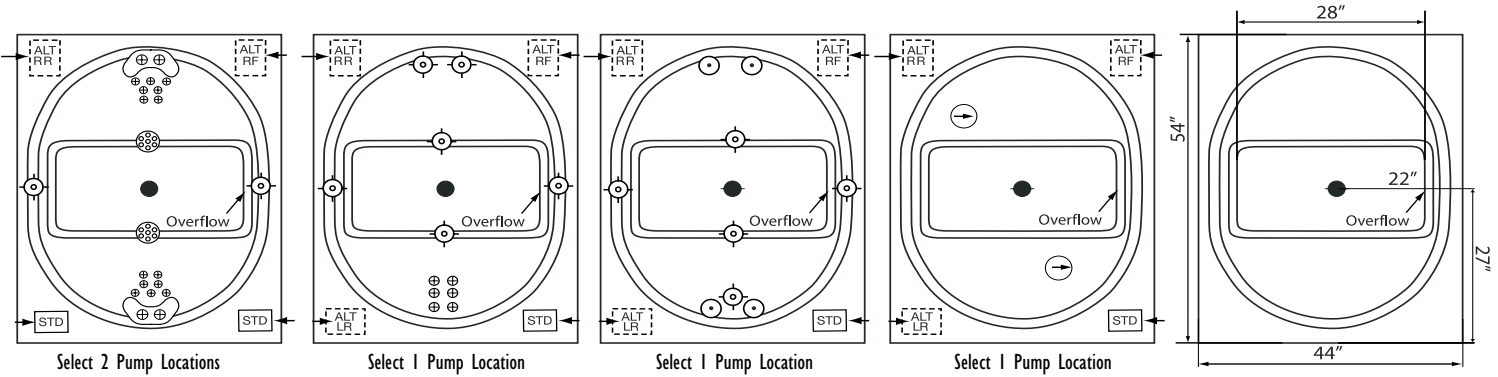

Gallons to overflow: 90 | Gallons to operate: 78 | Weight: 185lbs

54" x 44" x 36"

2 Person Deep Soaker

Hydro Plat #DSP5444	Hydro Gold #DSG5444	Hydro Silver #DSS5444	Sooth Soak #DSS5444	Bathtub #DSTO5444
$6,090	$4,370	$3,450	$3,895	$2,495